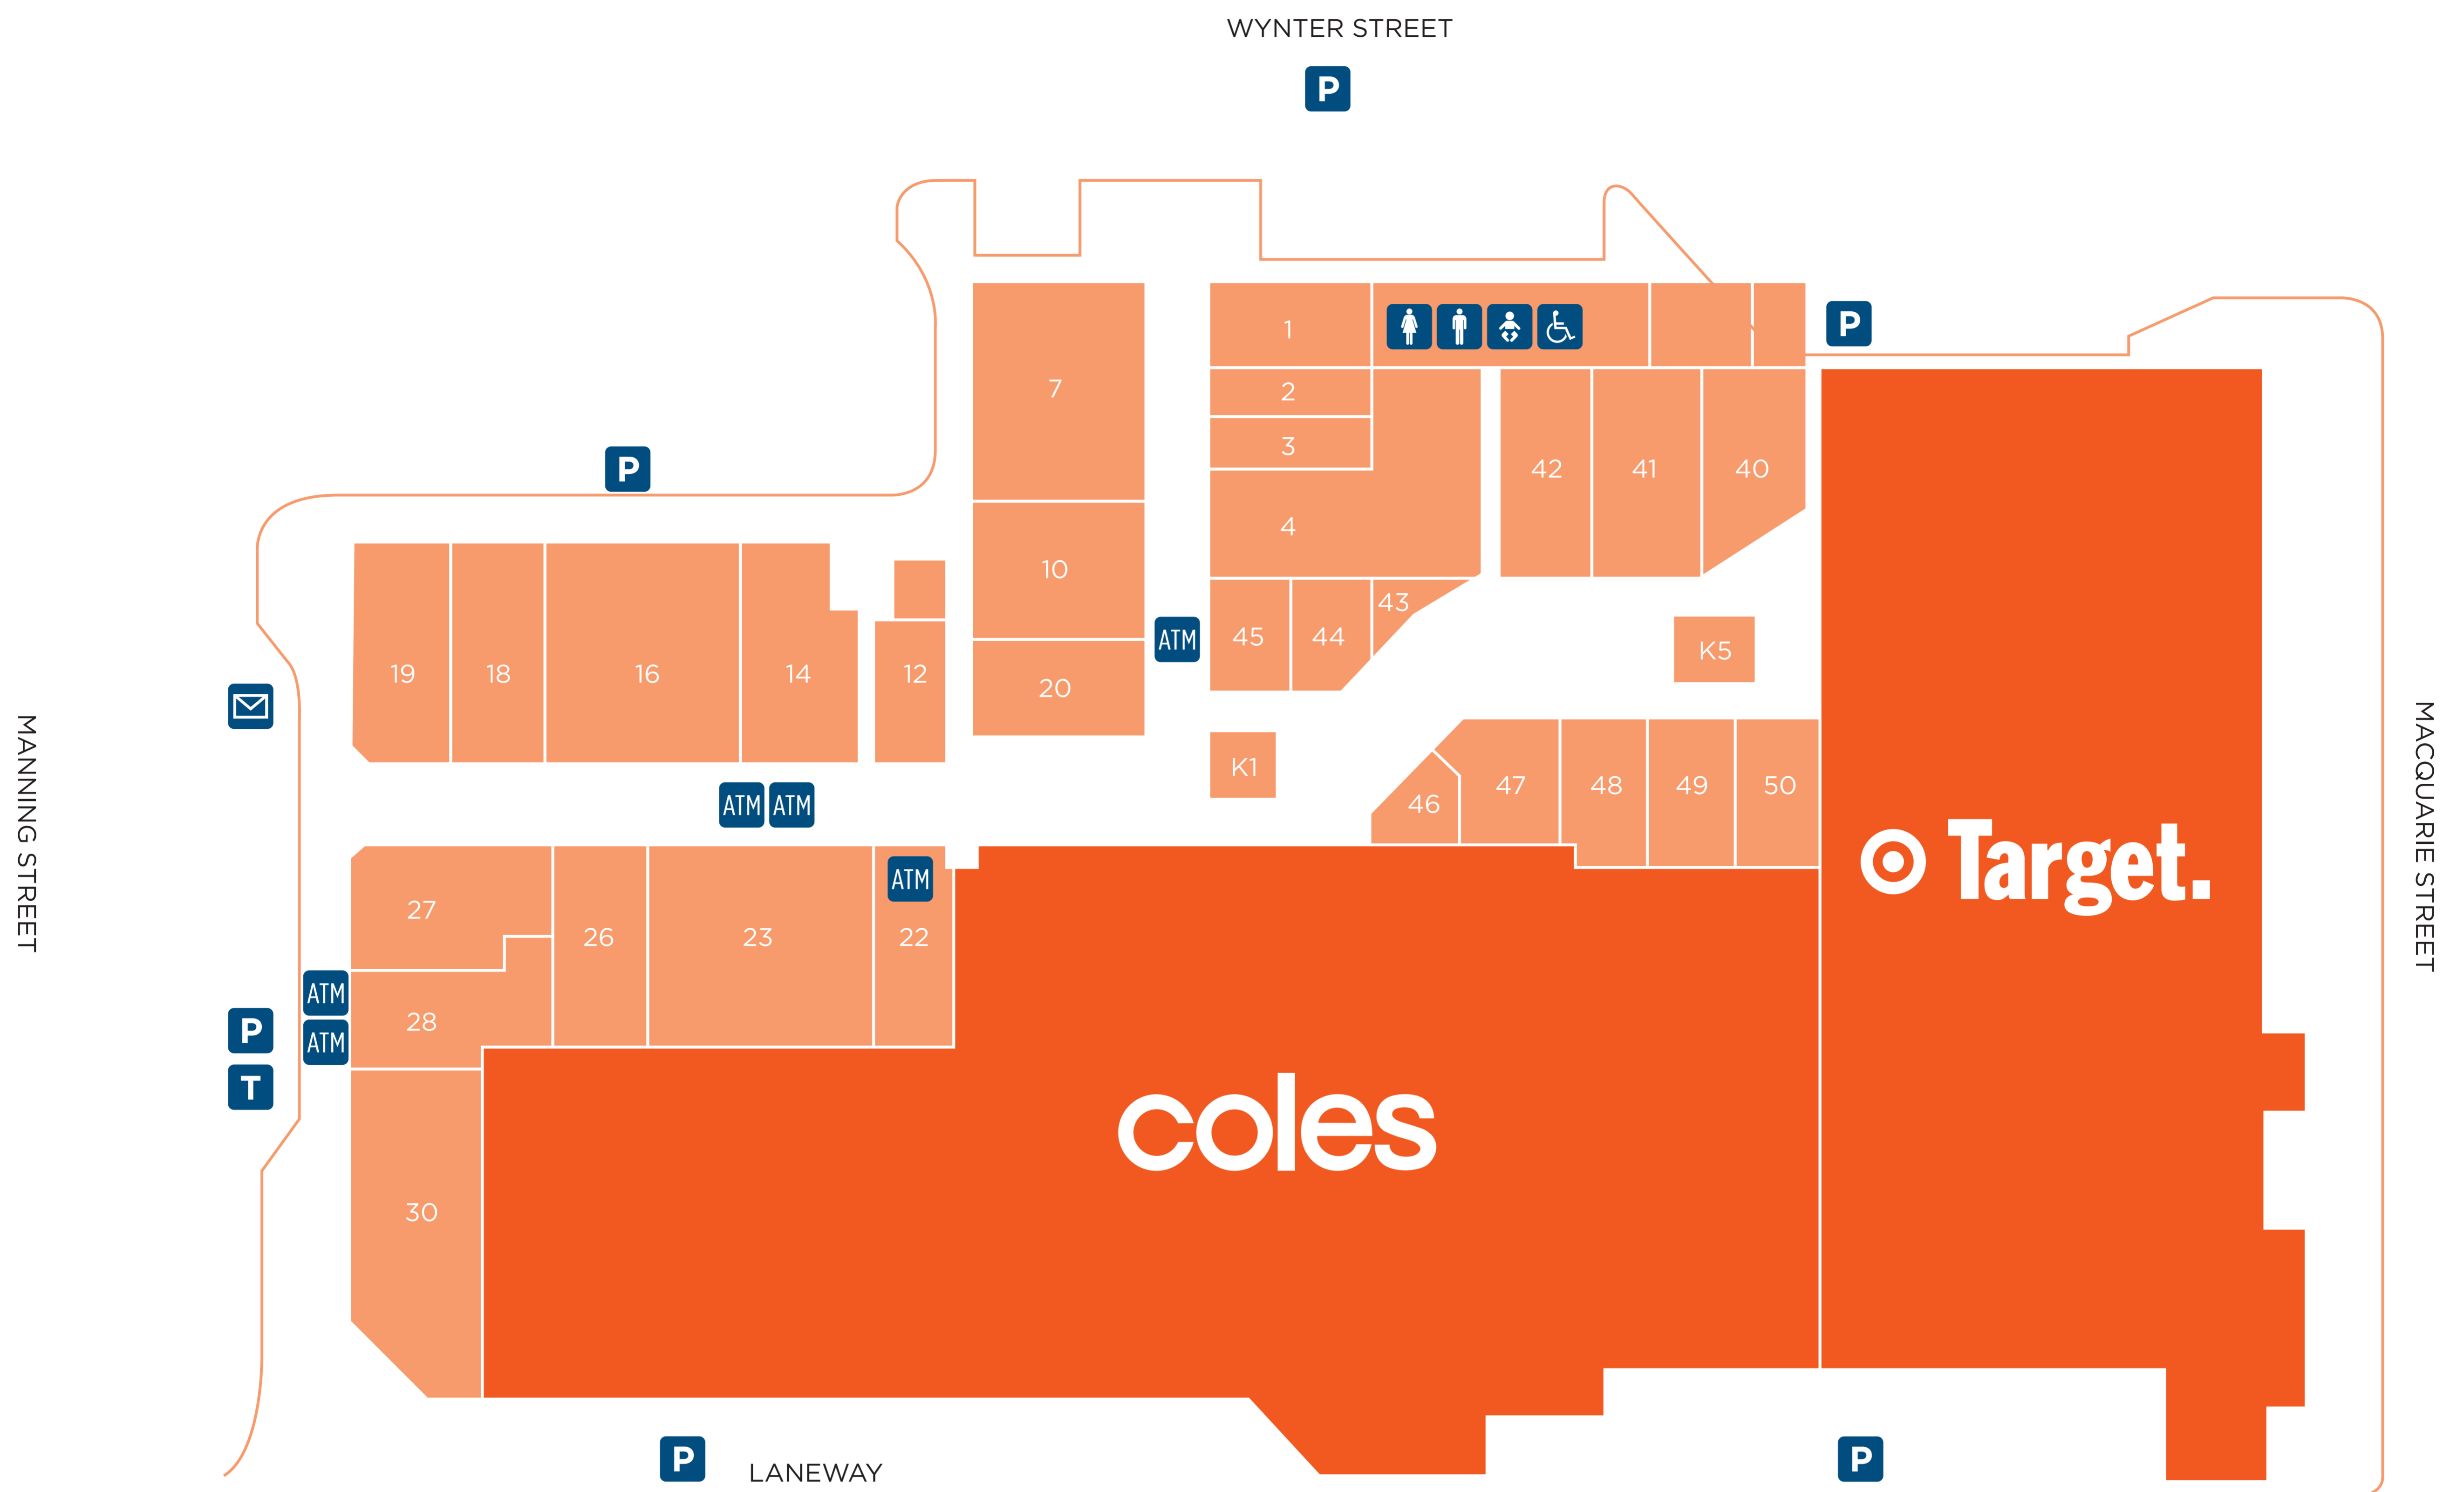

Manning Mall STORE DIRECTORY

manningmall.com.au

ATM'S

Coastline Credit Union
Commonwealth Bank
Greater Building Society
Holiday Coast Credit Union
Newcastle Permanent
Building Society

FASHION & ACCESSORIES

Autograph 41
Classic Design Jewellers 1/91
Cotton On & Cotton Body 16
Crossroads 40
Jeanswest 42
Jodadi 14
Lowe's 23

HEALTH & BEAUTY

Cheree's Beauty 2/91
DUC Model Nails 12
Coopers Pharmacy Taree 7
Sunshine Zone Therapies 50

FOOD

Baker's Choice 45
Bruce Lang Butchery 47
Eddie's Fresh Chickens 46
Ispa Kebabs 44
Liquorland 30
People Café 20
Popcorn+ 43
Sushia K5

GIFTS & HOMEWARES

Casa Loco 10
King of the Pack 48
Sunnyside Florist K1

SERVICES

Coastline Credit Union & ATM 22
Greater Building Society 28
Telstra 18
The News Booth 26
University of New England 3/91

MAJOR STORES

Coles
Target